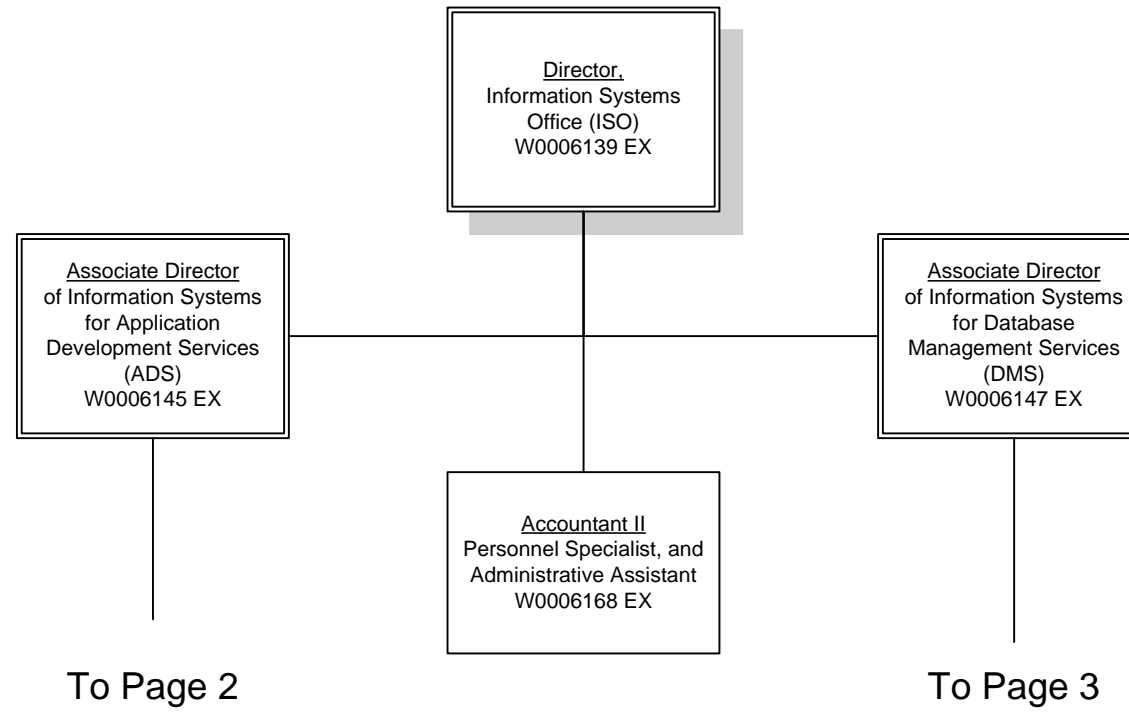

Kansas State University (K-State)

Information Systems Office (ISO)
2323 Anderson Avenue, Suite 215
Manhattan, KS 66502-2912
785-532-6281 ISO@K-STATE.EDU

Page 1 of 3

K-State Information Systems Office Page 3 of 3