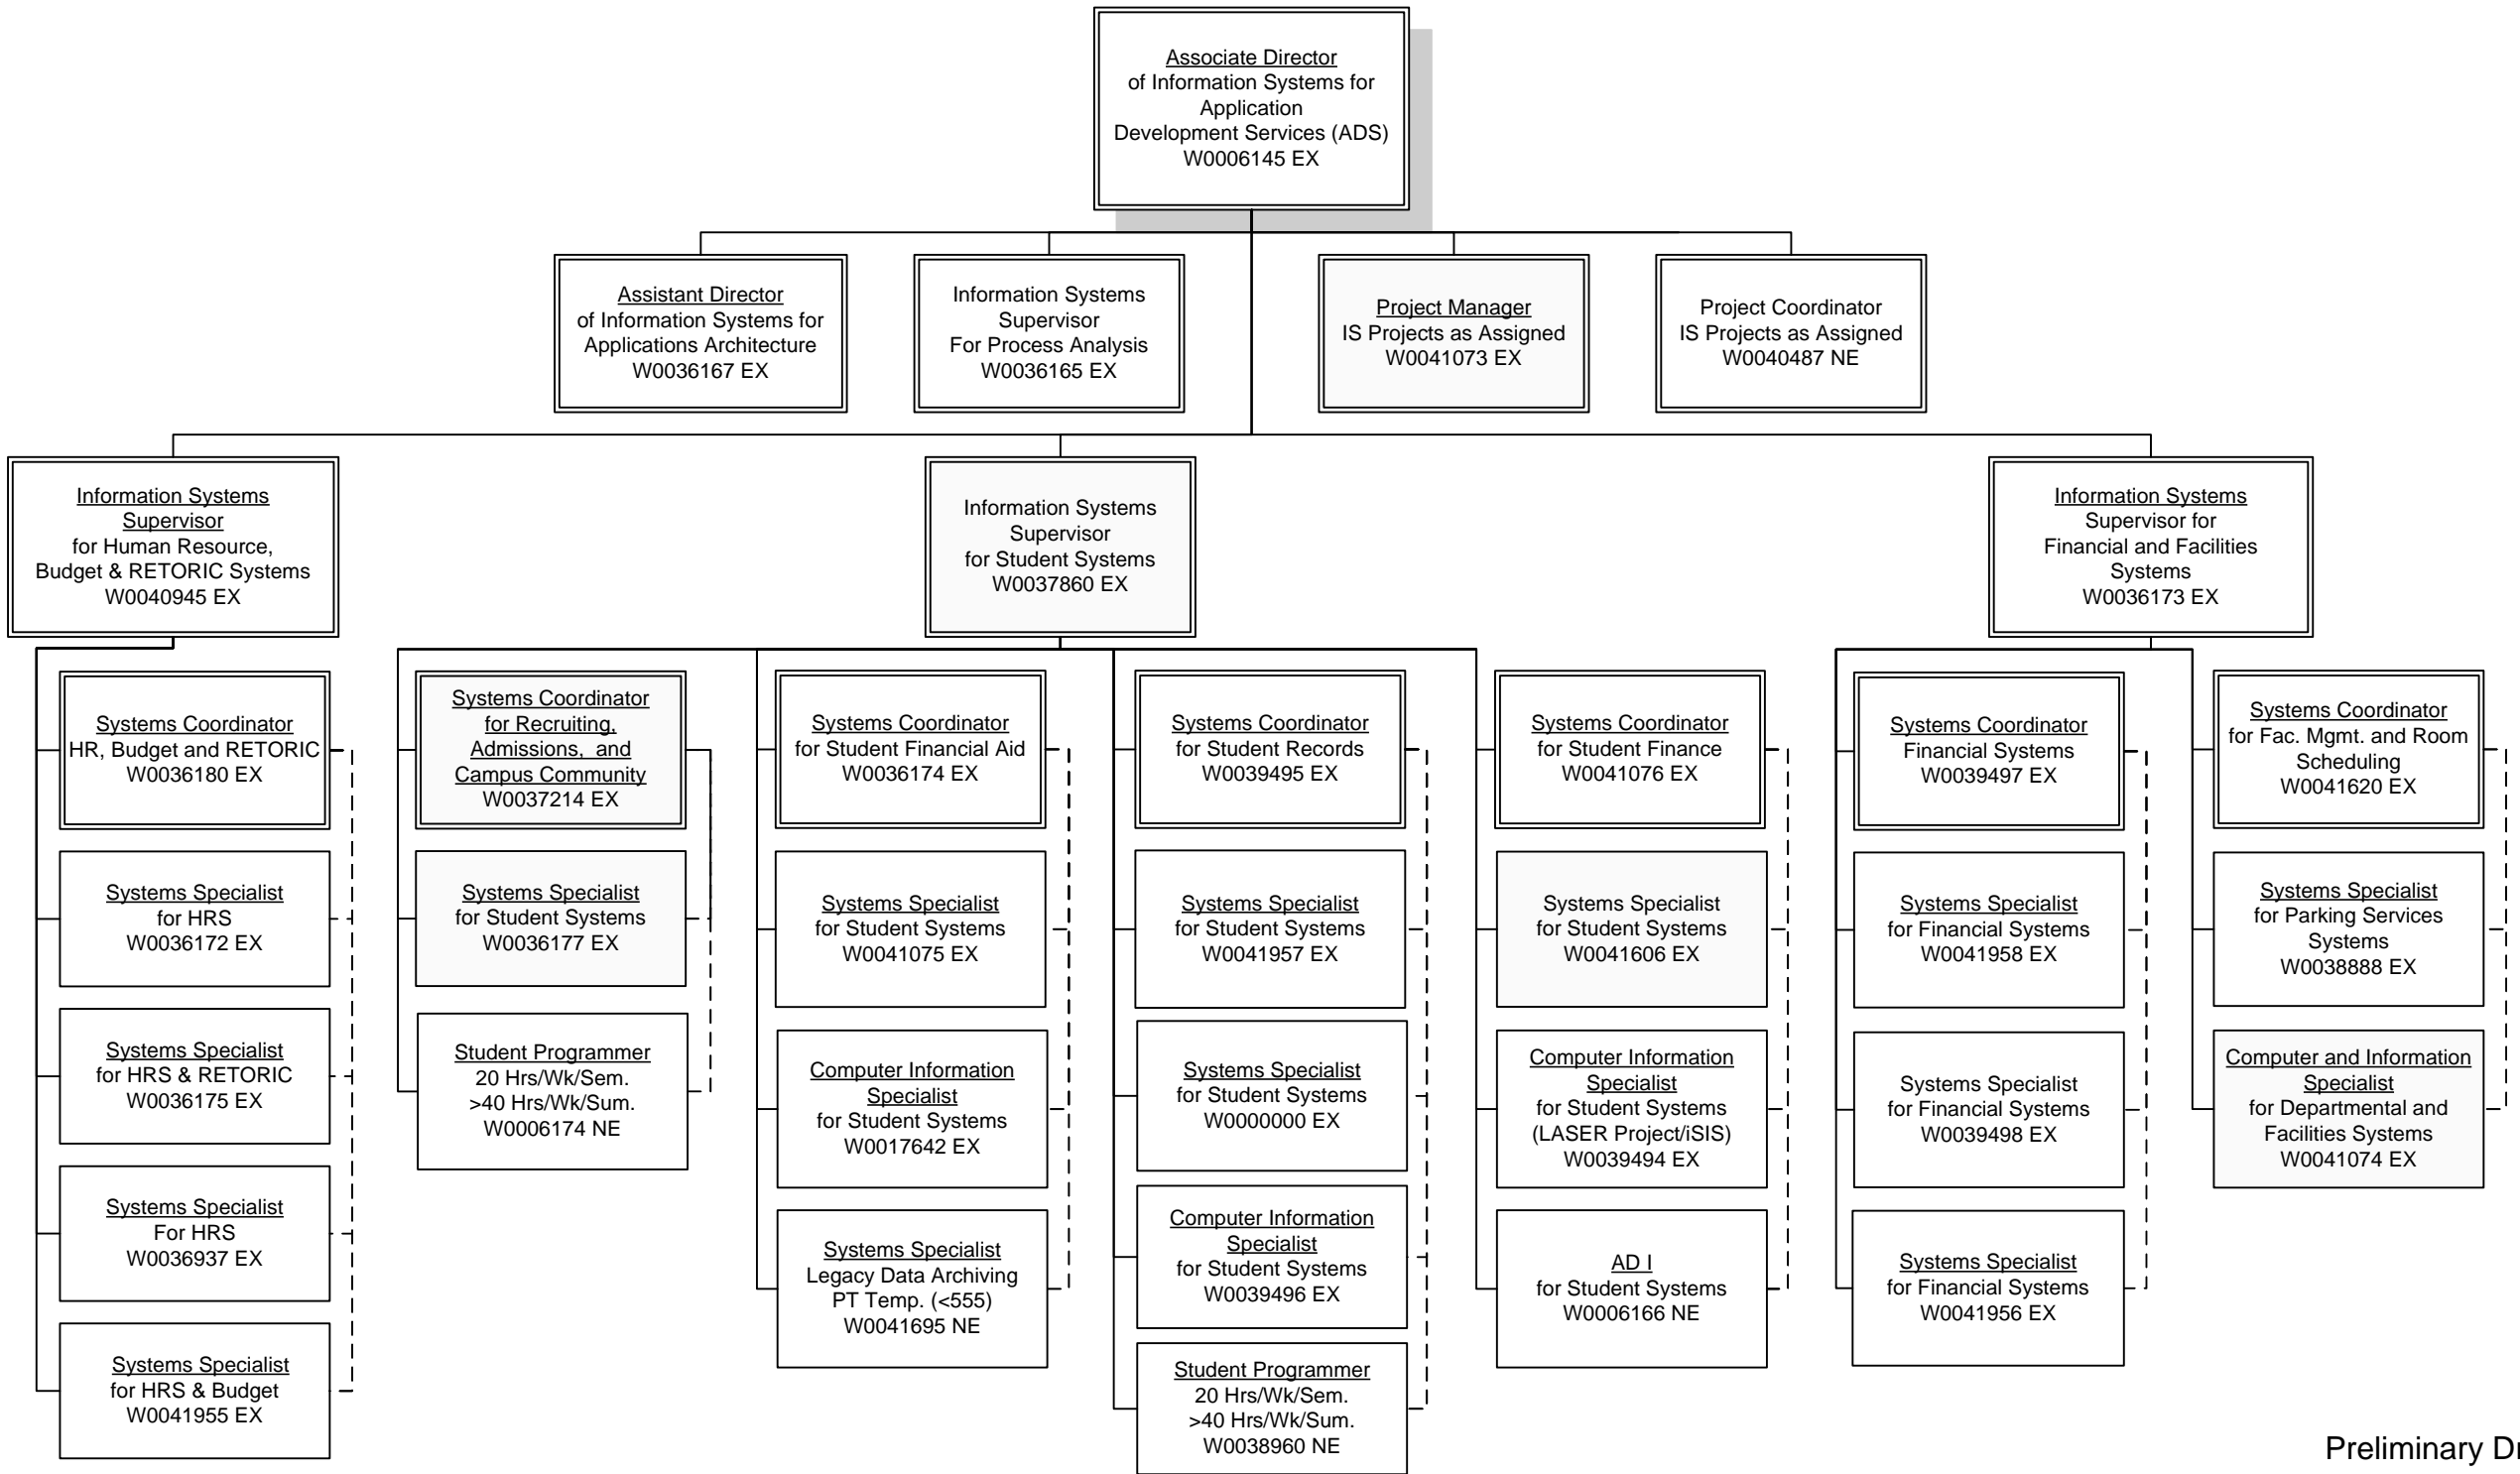

Kansas State University (K-State)

Information Systems Office (ISO)
2323 Anderson Avenue, Suite 215
Manhattan, KS 66502-2912
785-532-6281 ISO@K-STATE.EDU

Page 1 of 3

K-State Information Systems Office Page 3 of 3

[Database Management Services Page 1 of 1]